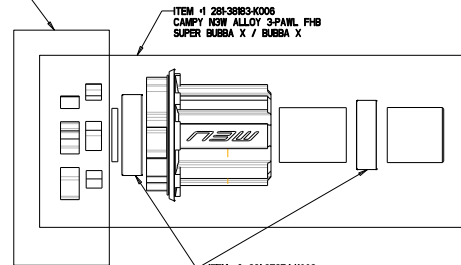

SUPER BUBBA X 142 24H

ITEM #	PART #	DESCRIPTION	QTY
1	281-38138-K004	Bubba X FH Body Kit - Shimano HGR Alloy	1
	281-38138-K005	Bubba X FH Body Kit - SRAM XDR Alloy	1
	281-38138-K006	Bubba X FH Body Kit - Campy N3W Alloy	1
2	281-37249-K008	Bubba X CL 12mm Rear End Cap Pair HG	1
	281-37249-K009	Bubba X CL 12mm Rear End Cap Pair XD	1
	281-37249-K0012	Bubba X CL 12mm Rear End Cap Pair N3W	1
3	281-37250-K002	Bubba X Ratchet Ring Kit	1
4	281-37250-K001	Bubba/Bubba X Pawl Kit	1
5	281-37255-K001	Bubba/Bubba X Locking Ring Kit	1
6	281-37253-K008	Bubba X CL 142 R Hub Shell Spacer Tube Kit	1
7	281-37256-K005	Bubba X CL 142x12 Axle Kit - Alloy	1
8	281-37254-K001	Bubba/Bubba X 6902 Bearing Kit	2
9	281-37254-K002	Bubba/Bubba X MS/N3W/XDR FHB Bearing Kit	1