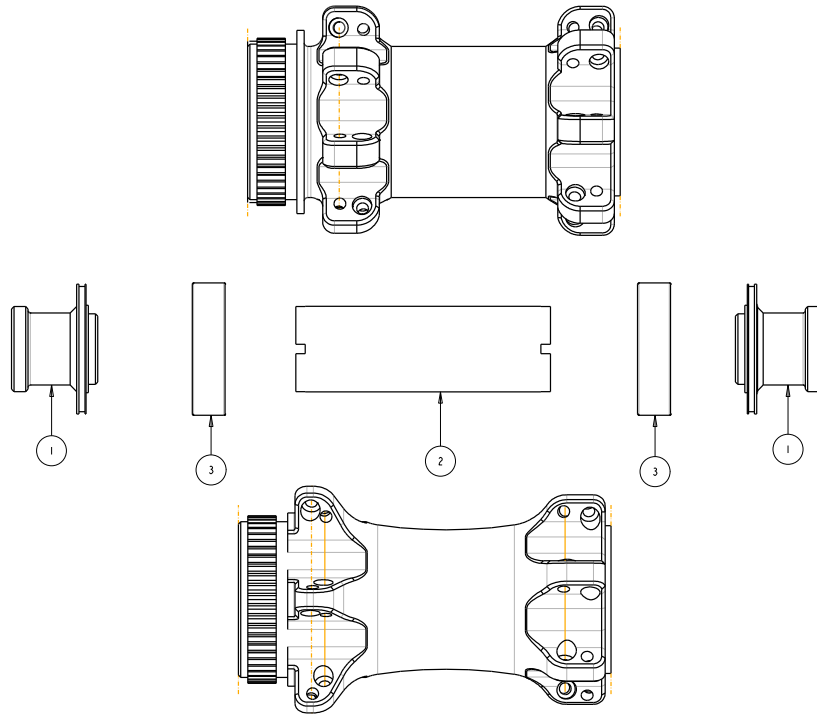

SRX CL FRONT 100-110-24H-28H

ITEM #	PART #	DESCRIPTION	QTY
1	281-31519-K019	ENDCAP KIT QR	1
	281-31519-K0 18	ENDCAP I 2MM	1
	281-31519-K0 17	ENDCAP KIT ISMM	1
2	281-32015-K00S	FRONT SPACER TUBE I 00	1
	281-32015-K004	FRONT SPACER TUBE 110	1
3	281-32011	BEARING KIT QTY2 BEARINGS	1

WARNING: The information contained herein is proprietary and confidential to Reynolds Cycling and Reynolds Cycling affiliates. This document is not intended for public distribution or disclosure. This document may be referenced and reproduced for and by Reynolds Cycling and Reynolds Cycling affiliates only.