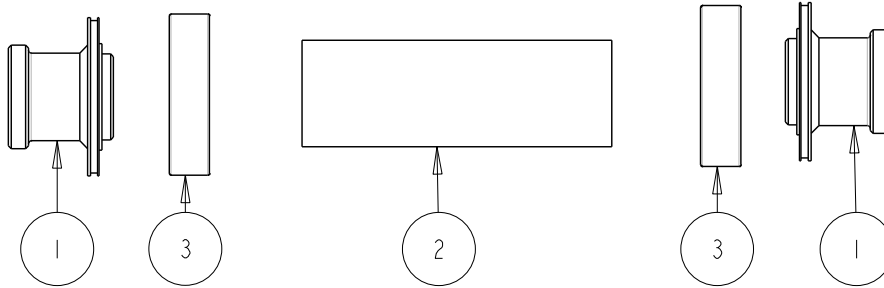

SUPER BUBBA FRONT 100 24H

ITEM #	PART #	DESCRIPTION	QTY
1	281-31519-K018	SRX CL 100/110 Bubba CLI00 F 12mm Cap Kit	1
	281-31519-K017	SRX CL 100/110 Bubba CLI00 F 15mm Cap Kit	1
2	281-32015-K005	SRX/Bubba CL F Hub Spacer Tube Kit 100mm	1
3	281-37254-K001	Bubba/Bubba X 6902 Bearing Kit	2

WARNING: The information contained herein is proprietary and confidential to Reynolds Cycling and Reynolds Cycling affiliates. This document is not intended for public distribution or disclosure. This document may be referenced and reproduced for and by Reynolds Cycling and Reynolds Cycling affiliates only.