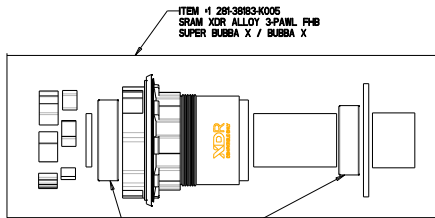

SUPER BUBBA X 142 24H

ITEM #4 281-37254-K001
BUBBA/BUBBA X PAWL KIT