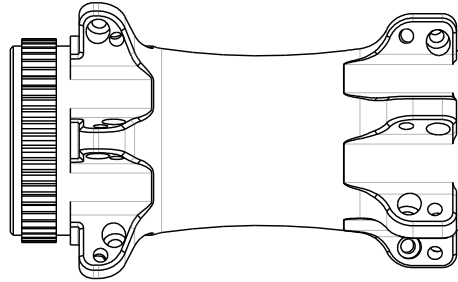

SUPER BUBBA FRONT 100 24H

ITEM #	PART #	DESCRIPTION	QTY
1	281-31519-K018	SRX CL 100/110 Bubba CLI00 F 12mm Cap Kit	1
	281-31519-K017	SRX CL 100/110 Bubba CLI00 F 15mm Cap Kit	1
2	281-32015-K005	SRX/Bubba CL F Hub Spacer Tube Kit 100mm	1
3	281-37254-K001	Bubba/Bubba X 6902 Bearing Kit	2

WARNING: The information contained herein is proprietary and confidential to Reynolds Cycling and Reynolds Cycling affiliates. This document is not intended for public distribution or disclosure. This document may be referenced and reproduced for and by Reynolds Cycling and Reynolds Cycling affiliates only.