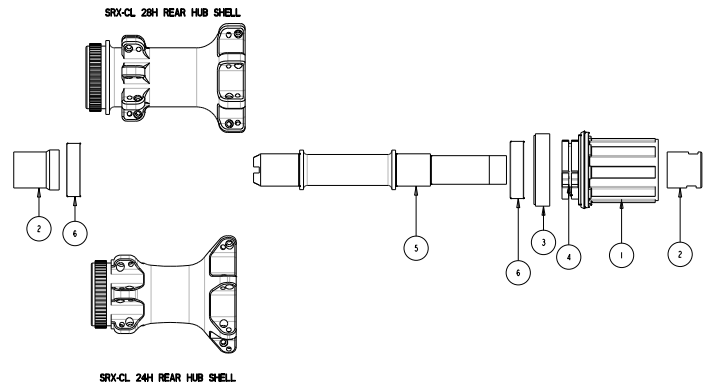

SRX-CL 24H-28H REAR HUBS

ITEM #	PART #	DESCRIPTION	QTY
1	281-31520-K001	SRC/SRX FH Body Kit HG Steel 3 Pawl	1
	281-31520-K002	SRC/SRX FH Body Kit HG Alloy 3 Pawl	1
	281-31520-K003	SRC/SRX FH Body Kit XD Steel 3 Pawl	1
	281-31520-K004	SRC/SRX FH Body Kit XD Alloy 3 Pawl	1
	281-31520-K006	SRC/SRX FH Body Kit HG IIR Alloy 3 Pawl	1
	281-31520-K007	SRC/SRX FH Body Kit MS Alloy 3 Pawl	1
	281-31520-K008	SRC/SRX FH Body Kit I MS Steel 3 Pawl	1
	281-31520-K013	SRC/SRX FH Body Kit XDR Alloy 3 Pawl	1
	281-31520-K016	SRC/SRX FH BODY Kit CAMPY N3W 3 Pawl	1
2	281-31519-K014	SRX CL Rear 12mm HG End Cap Kit	1
	281-31519-K015	SRX CL Rear 12mm XD End Cap Kit	1
	281-31519-K016	SRX CL Rear 12mm MS End Cap Kit	1
	281-31519-K020	SRX CL Rear QR HG End Cap Kit	1
	281-31519-K021	SRX CL Rear QR XD End Cap Kit	1

ITEM #	PART #	DESCRIPTION	QTY
3	281-32014	SRC/SRX Ratchet Ring Kit	1
4	281-31620	SRC/SRX Pawl /Spring Kit 3 Pawl	1
5	281-32013-K011	SRX CL Rear Axle Kit 148 Alloy	1
	281-32013-K012	SRX CL Rear Axle Kit 150/157 Alloy	1
	281-32013-K013	SRX CL Rear Axle Kit 148 Steel	1
	281-32013-K014	SRX CL Rear Axle Kit 150/157 Steel	1
	281-32013-K015	SRX CL Rear Axle Kit 135/142 Alloy	1
	281-32013-K016	SRX CL Rear Axle Kit 135/142 Steel	1
6	281-38692	SRX CL Rear Bearing 6903/63803-D2 Kit	1
7	281-32011	SRC/SRX 6902 Bearing (28x15x7) Kit	2
8	281-38402	SRC/SRX 63802 Bearing (24x15x7) Kit	3