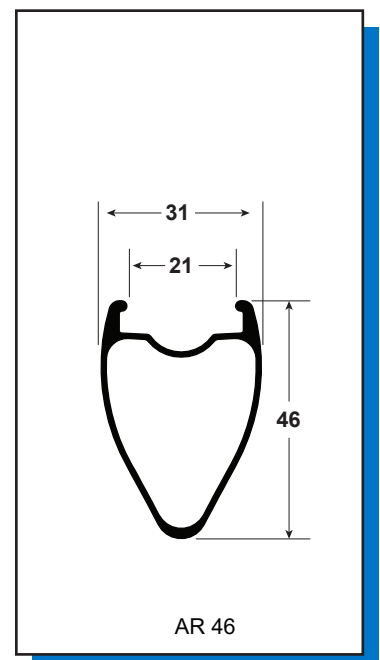

FREEHUB OPTIONS

281-31520-K006	SRX/SRX FH Body Kit HG Rd Alloy 3 Pawl
281-31520-K013	SRX/SRX FH Body Kit XDR Alloy 3 Pawl

END CAP OPTIONS

281-31519-K019	SRX CL Front QR End Cap Kit
281-31519-K018	SRX CL 100/110 Bubba CL100 F 12mm Cap Kt
281-31519-K017	SRX CL 100/110 Bubba CL100 F 15mm Cap Kt
281-31519-K020	SRX CL Rear QR HG End Cap Kit
281-31519-K014	SRX CL Rear 12mm HG End Cap Kit
281-31519-K021	SRX CL Rear QR XDR End Cap Kit
281-31519-K015	SRX CL Rear 12mm XDR End Cap Kit