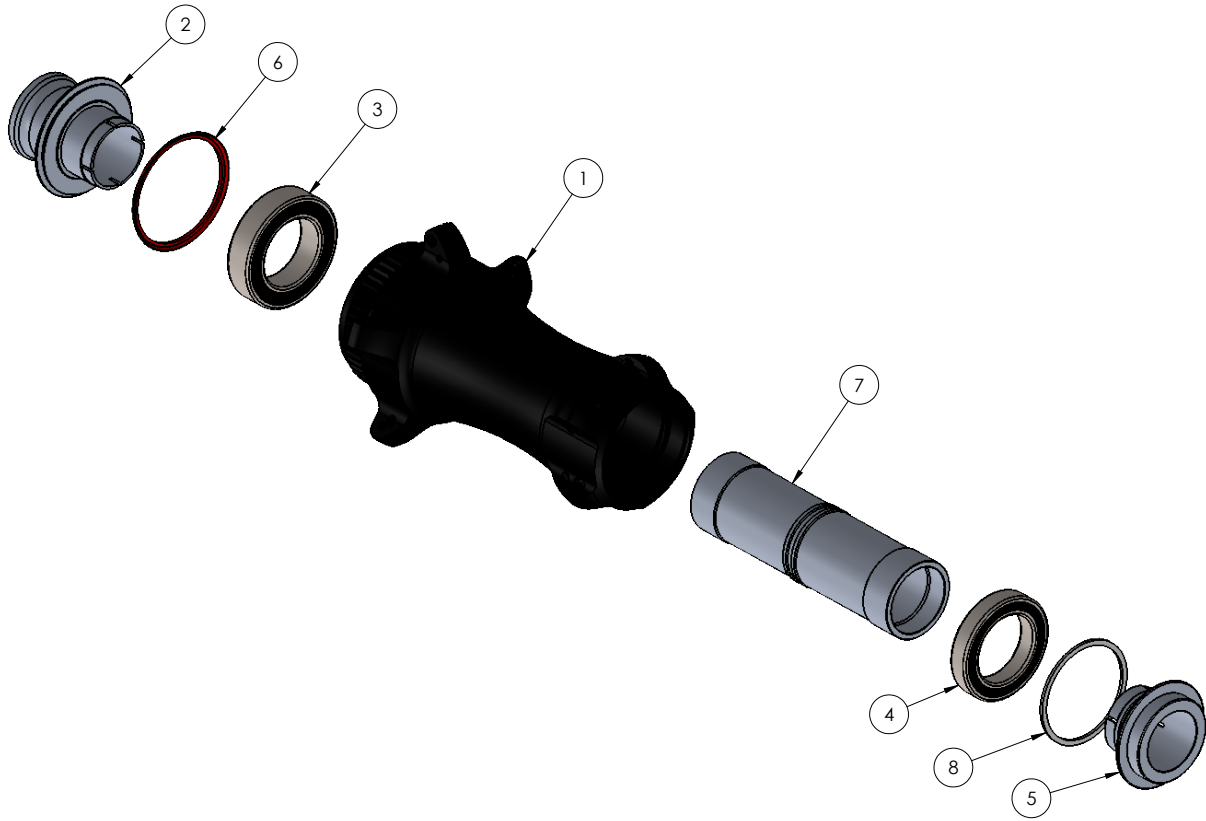

19 DB CL 15MM FRONT 20H

ITEM #	PART #	DESCRIPTION	QTY
1		Hub Shell	1
2	21840	END CAP, I9 FRONT 15mm KIT	1
3	20185	BEARING, MR17287	1
4	20167	BEARING, ENDURO 61803 ABEC 5	1
5	N/A	See Item 2	
6	N/A		
7	21784	AXLE, I9 DB FRONT 12/15/100	1
8	N/A