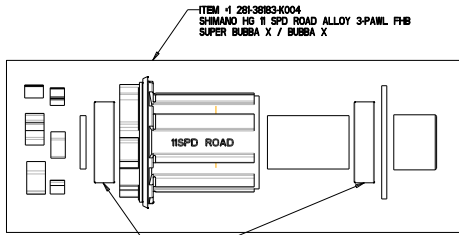

SUPER BUBBA X 142 24H

ITEM #4 281-37254-K001
BUBBA/BUBBA X PAWL KIT