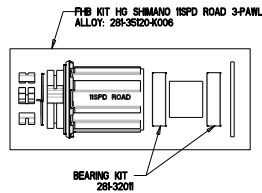

SRX-CL 24H-28H REAR HUBS

ITEM #	PART #	DESCRIPTION	QTY
1	281-31520-K001	SRC/SRX FH Body Kit HG Steel 3 Pawl	1
	281-31520-K002	SRC/SRX FH Body Kit HG Alloy 3 Pawl	1
	281-31520-K003	SRC/SRX FH Body Kit XD Steel 3 Pawl	1
	281-31520-K004	SRC/SRX FH Body Kit XD Alloy 3 Pawl	1
	281-31520-K006	SRC/SRX FH Body Kit HG IIR Alloy 3 Pawl	1
	281-31520-K007	SRC/SRX FH Body Kit MS Alloy 3 Pawl	1
	281-31520-K008	SRC/SRX FH Body Kit I MS Steel 3 Pawl	1
	281-31520-K013	SRC/SRX FH Body Kit XDR Alloy 3 Pawl	1
	281-31520-K016	SRC/SRX FH BODY Kit CAMPY N3W 3 Pawl	1
2	281-31519-K014	SRX CL Rear 12mm HG End Cap Kit	1
	281-31519-K015	SRX CL Rear 12mm XD End Cap Kit	1
	281-31519-K016	SRX CL Rear 12mm MS End Cap Kit	1
	281-31519-K020	SRX CL Rear QR HG End Cap Kit	1
	281-31519-K021	SRX CL Rear QR XD End Cap Kit	1

ITEM #	PART #	DESCRIPTION	QTY
3	281-32014	SRC/SRX Ratchet Ring Kit	1
4	281-31620	SRC/SRX Pawl /Spring Kit 3 Pawl	1
5	281-32013-K011	SRX CL Rear Axle Kit 148 Alloy	1
	281-32013-K012	SRX CL Rear Axle Kit 150/157 Alloy	1
	281-32013-K013	SRX CL Rear Axle Kit 148 Steel	1
	281-32013-K014	SRX CL Rear Axle Kit 150/157 Steel	1
	281-32013-K015	SRX CL Rear Axle Kit 135/142 Alloy	1
	281-32013-K016	SRX CL Rear Axle Kit 135/142 Steel	1
6	281-38692	SRX CL Rear Bearing 6903/63803-D2 Kit	1
7	281-32011	SRC/SRX 6902 Bearing (28x15x7) Kit	2
8	281-38402	SRC/SRX 63802 Bearing (24x15x7) Kit	3