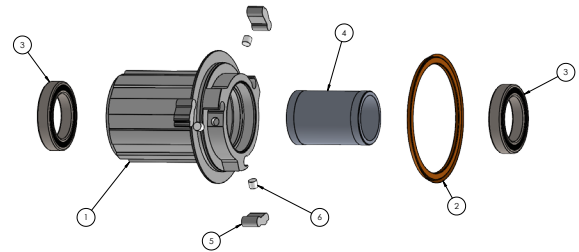

I9 DB CL 14212 XDR 24H

ITEM #	PART #	DESCRIPTION	QTY
1	N/A	Hub Shell	
2	21791	AXLE, i9 DB REAR CL 15/12/135	1
3	20168	BEARING, ENDURO 61903 ABEC 5	1
4	20185	BEARING, MR17287	1
5	21771	RATCHET RING i9	1
6	20167	BEARING, ENDURO 61803 ABEC 5	1
7	21847	HUB, i9 ROAD 3 PAWL SPRING KIT	1
8	N/A	Pawl	
9	21793	SPACER, i9 REAR AXLE	1
10	N/A	Seal Ring	
11	N/A	o-ring	
12	N/A	teflon seal	
13	21871	END CAP, i9 DB REAR TA 12x142	1
14	21857	FREEHUB, i9 RB/DB XDR 11/12SPD	1
15	N/A	See 13	

ITEM #	PART #	DESCRIPTION	QTY
1	21856	FREEHUB, i9 RB/DB SHIM 10/11SP	1
	21857	FREEHUB, i9 RB/DB XDR 11/12SPD	1
	21858	FREEHUB, i9 RB/DB CAMPY 11 SPD	1
	423-39272	FREEHUB, i9 CAMPY N3W TORCH 13SPD W/DS E	1
2	N/A	SEAL RING	
3	20167	BEARING, ENDURO 61803 ABEC 5	2
4	21793	SPACER, i9 REAR AXLE	1
5	N/A	PAWL	
6	21847	HUB, i9 ROAD 3 PAWL SPRING KIT	1