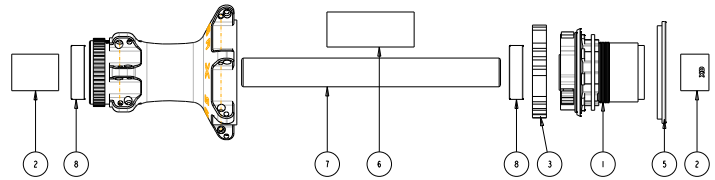

SUPER BUBBA X 142 24H

ITEM #4 281-37254-K001
BUBBA/BUBBA X PAWL KIT