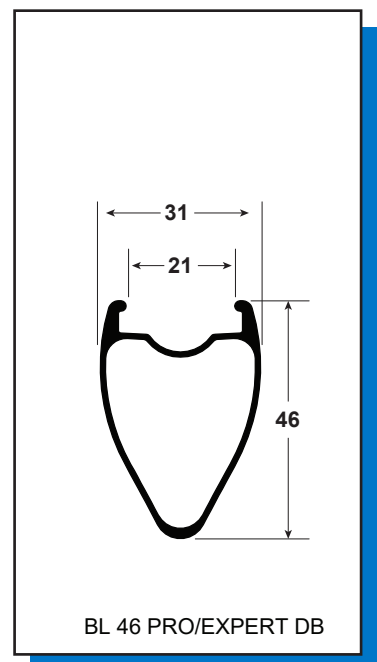

BLACKLABEL 46 PRO DB XDR

445-39435-1600	WS, BL46 PRO TL DB XDR 20/24H 142	
445-39435-2000	W, BL46 PRO TL DB FRNT 20H 100	1
435-39435-6201	D RIM, H20 BL46 20H	1
20918	RIM TAPE, TL 22MM 5.5M INSTALLED	1
21860	HUB, i9 DB CL 12MM FRONT 20H	1
21743	SPOKE, SPM CX-RAY 289MM SP BLK	10
21743	SPOKE, SPM CX-RAY 289MM SP BLK	10
20911	NIPPLE, HEX HIDDEN INTERNAL	20
441-39344-A060	W ACC KIT, BASE +60 ALLOY FRNT	1
20357	VALVE STEM, TL ALLOY 60MM BLK	1
21869	END CAP, i9 DB FRT TA 15x100	1
445-39435-2600	W, BL46 PRO TL DB XDR 24H 142	1
435-39435-6241	D RIM, H20 BL46 24H	1
20918	RIM TAPE, TL 22MM 5.5M INSTALLED	1
21866	HUB, i9 DB CL 142/12 XD 24H	1
21594	SPOKE, SPM CX-RAY 281MM SP BLK	12
21577	SPOKE, SPM CX-RAY 278MM SP BLK	12
20911	NIPPLE, HEX HIDDEN INTERNAL	24
441-39343-A060	W ACC KIT, BASE +60 ALLOY	1
20357	VALVE STEM, TL ALLOY 60MM BLK	1

FREEHUB OPTIONS

21856	FREEHUB, i9 RB/DB SHIM 10/11SP
21857	FREEHUB, i9 RB/DB XDR 11/12SPD
21858	FREEHUB, i9 RB/DB CAMPY 11 SPD
423-39272	FREEHUB, i9 CAMPY N3W TORCH 13SPD W/DS E

END CAP OPTIONS

21867	END CAP, i9 DB FRT QR 9x100
21868	END CAP, i9 DB FRT TA 12x100
21869	END CAP, i9 DB FRT TA 15x100
21870	END CAP, i9 DB REAR QR 9x135
21871	END CAP, i9 DB REAR TA 12x142
21872	END CAP, i9 DB REAR TA 12x135