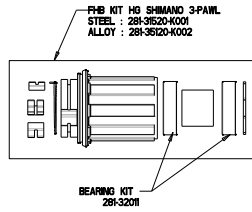

SRX-CL 24H-28H REAR HUBS

ITEM #	PART #	DESCRIPTION	QTY
1	281-31520-K001	SRC/SRX FH Body Kit HG Steel 3 Pawl	1
	281-31520-K002	SRC/SRX FH Body Kit HG Alloy 3 Pawl	1
	281-31520-K003	SRC/SRX FH Body Kit XD Steel 3 Pawl	1
	281-31520-K004	SRC/SRX FH Body Kit XD Alloy 3 Pawl	1
	281-31520-K006	SRC/SRX FH Body Kit HG IIR Alloy 3 Pawl	1
	281-31520-K007	SRC/SRX FH Body Kit MS Alloy 3 Pawl	1
	281-31520-K008	SRC/SRX FH Body Kit I MS Steel 3 Pawl	1
	281-31520-K013	SRC/SRX FH Body Kit XDR Alloy 3 Pawl	1
	281-31520-K016	SRC/SRX FH BODY Kit CAMPY N3W 3 Pawl	1
2	281-31519-K014	SRX CL Rear 12mm HG End Cap Kit	1
	281-31519-K015	SRX CL Rear 12mm XD End Cap Kit	1
	281-31519-K016	SRX CL Rear 12mm MS End Cap Kit	1
	281-31519-K020	SRX CL Rear QR HG End Cap Kit	1
	281-31519-K021	SRX CL Rear QR XD End Cap Kit	1

ITEM #	PART #	DESCRIPTION	QTY
3	281-32014	SRC/SRX Ratchet Ring Kit	1
4	281-31620	SRC/SRX Pawl /Spring Kit 3 Pawl	1
5	281-32013-K011	SRX CL Rear Axle Kit 148 Alloy	1
	281-32013-K012	SRX CL Rear Axle Kit 150/157 Alloy	1
	281-32013-K013	SRX CL Rear Axle Kit 148 Steel	1
	281-32013-K014	SRX CL Rear Axle Kit 150/157 Steel	1
	281-32013-K015	SRX CL Rear Axle Kit 135/142 Alloy	1
	281-32013-K016	SRX CL Rear Axle Kit 135/142 Steel	1
6	281-38692	SRX CL Rear Bearing 6903/63803-D2 Kit	1
7	281-32011	SRC/SRX 6902 Bearing (28x15x7) Kit	2
8	281-38402	SRC/SRX 63802 Bearing (24x15x7) Kit	3