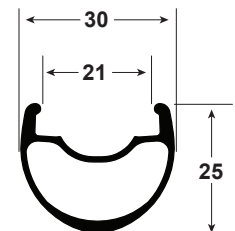

FREEHUB OPTIONS

281-38183-K004	Bubba X FH Body Kit - Shimano GH R Alloy
281-38183-K005	Bubba X FH Body Kit - SRAM XDR Alloy
281-38183-K006	Bubba X FH Body Kit - Campy N3W Alloy

END CAP OPTIONS

281-31519-K018	SRX CL 100/110 Bubba CL100 F 12mm Cap Kt
281-31519-K017	SRX CL 100/110 Bubba CL100 F 15mm Cap Kt
281-31519-K020	SRX CL Rear QR HG End Cap Kit
281-31519-K014	SRX CL Rear 12mm HG End Cap Kit
281-31519-K021	SRX CL Rear QR XDR End Cap Kit
281-31519-K015	SRX CL Rear 12mm XDR End Cap Kit
281-31519-K015	SRX CL Rear 12mm XDR End Cap Kit

BL 25 PRO/EXPERT DB