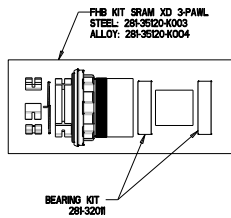

SRX-CL 24H-28H REAR HUBS

ITEM #	PART #	DESCRIPTION	QTY
1	281-31520-K001	SRC/SRX FH Body Kit HG Steel 3 Pawl	1
	281-31520-K002	SRC/SRX FH Body Kit HG Alloy 3 Pawl	1
	281-31520-K003	SRC/SRX FH Body Kit XD Steel 3 Pawl	1
	281-31520-K004	SRC/SRX FH Body Kit XD Alloy 3 Pawl	1
	281-31520-K006	SRC/SRX FH Body Kit HG IIR Alloy 3 Pawl	1
	281-31520-K007	SRC/SRX FH Body Kit MS Alloy 3 Pawl	1
	281-31520-K008	SRC/SRX FH Body Kit I MS Steel 3 Pawl	1
	281-31520-K013	SRC/SRX FH Body Kit XDR Alloy 3 Pawl	1
	281-31520-K016	SRC/SRX FH BODY Kit CAMPY N3W 3 Pawl	1
2	281-31519-K014	SRX CL Rear 12mm HG End Cap Kit	1
	281-31519-K015	SRX CL Rear 12mm XD End Cap Kit	1
	281-31519-K016	SRX CL Rear 12mm MS End Cap Kit	1
	281-31519-K020	SRX CL Rear QR HG End Cap Kit	1
	281-31519-K021	SRX CL Rear QR XD End Cap Kit	1

ITEM #	PART #	DESCRIPTION	QTY
3	281-32014	SRC/SRX Ratchet Ring Kit	1
4	281-31620	SRC/SRX Pawl /Spring Kit 3 Pawl	1
5	281-32013-K011	SRX CL Rear Axle Kit 148 Alloy	1
	281-32013-K012	SRX CL Rear Axle Kit 150/157 Alloy	1
	281-32013-K013	SRX CL Rear Axle Kit 148 Steel	1
	281-32013-K014	SRX CL Rear Axle Kit 150/157 Steel	1
	281-32013-K015	SRX CL Rear Axle Kit 135/142 Alloy	1
	281-32013-K016	SRX CL Rear Axle Kit 135/142 Steel	1
6	281-38692	SRX CL Rear Bearing 6903/63803-D2 Kit	1
7	281-32011	SRC/SRX 6902 Bearing (28x15x7) Kit	2
8	281-38402	SRC/SRX 63802 Bearing (24x15x7) Kit	3