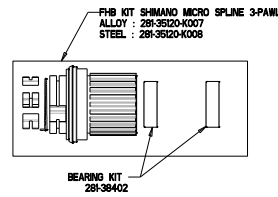

SRX-CL 24H-28H REAR HUBS

ITEM #	PART #	DESCRIPTION	QTY
1	281-31520-K001	SRC/SRX FH Body Kit HG Steel 3 Pawl	1
	281-31520-K002	SRC/SRX FH Body Kit HG Alloy 3 Pawl	1
	281-31520-K003	SRC/SRX FH Body Kit XD Steel 3 Pawl	1
	281-31520-K004	SRC/SRX FH Body Kit XD Alloy 3 Pawl	1
	281-31520-K006	SRC/SRX FH Body Kit HG IIR Alloy 3 Pawl	1
	281-31520-K007	SRC/SRX FH Body Kit MS Alloy 3 Pawl	1
	281-31520-K008	SRC/SRX FH Body Kit I MS Steel 3 Pawl	1
	281-31520-K013	SRC/SRX FH Body Kit XDR Alloy 3 Pawl	1
	281-31520-K016	SRC/SRX FH BODY Kit CAMPY N3W 3 Pawl	1
2	281-31519-K014	SRX CL Rear 12mm HG End Cap Kit	1
	281-31519-K015	SRX CL Rear 12mm XD End Cap Kit	1
	281-31519-K016	SRX CL Rear 12mm MS End Cap Kit	1
	281-31519-K020	SRX CL Rear QR HG End Cap Kit	1
	281-31519-K021	SRX CL Rear QR XD End Cap Kit	1

ITEM #	PART #	DESCRIPTION	QTY
3	281-32014	SRC/SRX Ratchet Ring Kit	1
4	281-31620	SRC/SRX Pawl /Spring Kit 3 Pawl	1
5	281-32013-K011	SRX CL Rear Axle Kit 148 Alloy	1
	281-32013-K012	SRX CL Rear Axle Kit 150/157 Alloy	1
	281-32013-K013	SRX CL Rear Axle Kit 148 Steel	1
	281-32013-K014	SRX CL Rear Axle Kit 150/157 Steel	1
	281-32013-K015	SRX CL Rear Axle Kit 135/142 Alloy	1
	281-32013-K016	SRX CL Rear Axle Kit 135/142 Steel	1
6	281-38692	SRX CL Rear Bearing 6903/63803-D2 Kit	1
7	281-32011	SRC/SRX 6902 Bearing (28x15x7) Kit	2
8	281-38402	SRC/SRX 63802 Bearing (24x15x7) Kit	3