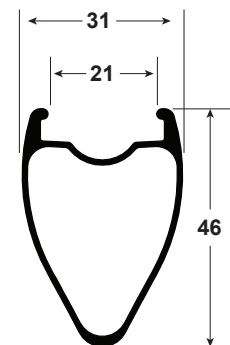

445-39436-1200	WS, BL46 EXPERT TL DB HG 24/24H 142	
445-39436-2000	W, BL46 EXPERT TL DB FRNT 24H 100	1
435-39435-6241	D RIM, H20 BL46 24H	1
20918	RIM TAPE, TL 22MM 5.5M INSTALLED	1
16-38965-C001	Super Bubba X Front 12 x 100	1
21597	SPOKE, SPM CX-RAY 279MM SP BLK	12
21594	SPOKE, SPM CX-RAY 281MM SP BLK	12
20911	NIPPLE, HEX HIDDEN INTERNAL	24
441-39408-A060	W ACC KIT, BASE +60 ALLOY FRNT SBX	1
20357	VALVE STEM, TL ALLOY 60MM BLK	1
281-31519-K017	SRX CL 100/110 Bubba CL 100 F 15mm Cap Kit	1
445-39436-2200	W, BL46 EXPERT TL DB HGR/XDR 24H 142	1
435-39435-6241	D RIM, H20 BL46 24H	1
20918	RIM TAPE, TL 22MM 5.5M INSTALLED	1
16-38966-C001	Super Bubba X Rear 12x142 Shimano HG 11SPD 3-pawl	1
21529	SPOKE, SPM CX-RAY 274MM SP BLK	12
21577	SPOKE, SPM CX-RAY 278MM SP BLK	12
20911	NIPPLE, HEX HIDDEN INTERNAL	24
281-38183-K005	Bubba X FH body Kit - SRAM XDR Alloy	1
441-39343-B055	W ACC KIT, BASE +55 BRASS	1
20356	VALVE STEM, TL ALLOY 50MM BLK	1

FREEHUB OPTIONS

281-38183-K004	Bubba X FH Body Kit - Shimano GH R Alloy
281-38183-K005	Bubba X FH Body Kit - SRAM XDR Alloy
281-38183-K006	Bubba X FH Body Kit - Campy N3W Alloy

END CAP OPTIONS

281-31519-K018	SRX CL 100/110 Bubba CL100 F 12mm Cap Kt
281-31519-K017	SRX CL 100/110 Bubba CL100 F 15mm Cap Kt
281-31519-K020	SRX CL Rear QR HG End Cap Kit
281-31519-K014	SRX CL Rear 12mm HG End Cap Kit
281-31519-K021	SRX CL Rear QR XDR End Cap Kit
281-31519-K015	SRX CL Rear 12mm XDR End Cap Kit
281-31519-K015	SRX CL Rear 12mm XDR End Cap Kit

BL 46 PRO/EXPERT DB