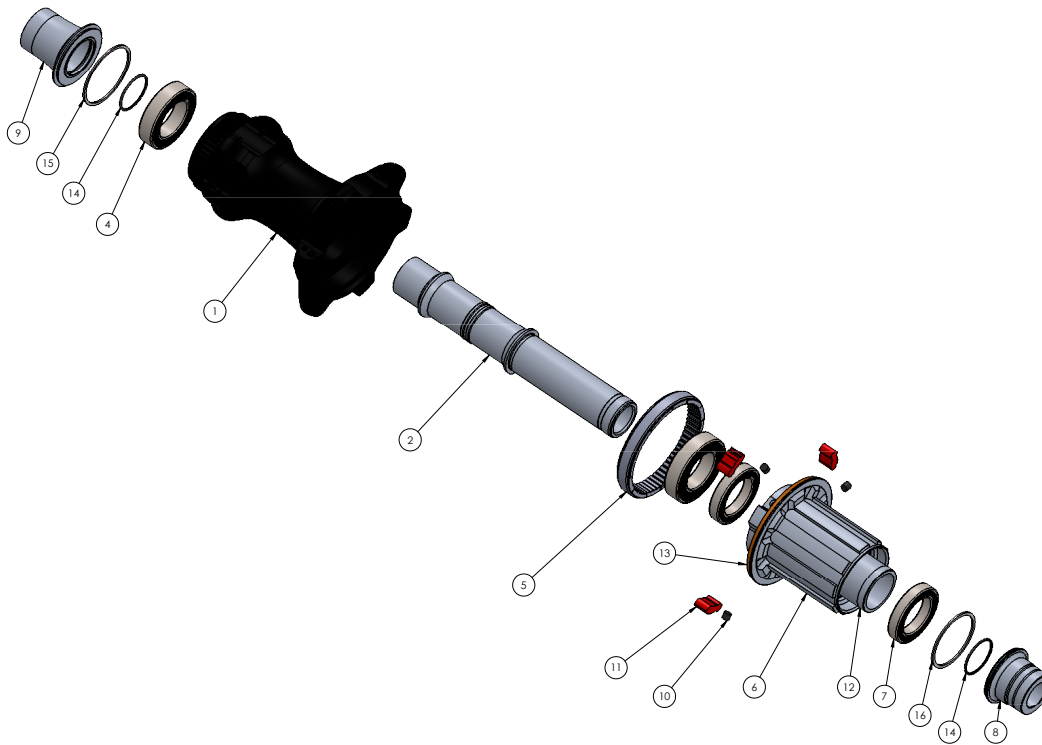

19 DB CL 14212 SHIM 24H

ITEM #	PART #	DESCRIPTION	QTY
1	N/A	Hub Shell	
2	21791	AXLE, i9 DB REAR CL 15/12/135	1
3	20168	BEARING, ENDURO 61903 ABEC 5	1
4	20185	BEARING, MR17287	1
5	21771	RATCHET RING i9	1
6	21856	FREEHUB, i9 RB/DB SHIM 10/11SP	1
7	20167	BEARING, ENDURO 61803 ABEC 5	1
8	21871	END CAP, i9 DB REAR TA 12x142	1
9	N/A	See Item 8	
10	21847	HUB, i9 ROAD 3 PAWL SPRING KIT	1
11	N/A	Pawl	
12	21793	SPACER, i9 REAR AXLE	1
13	N/A	Seal Ring	
14	N/A	o-ring	
15	N/A	teflon seal	
16	N/A	teflon seal	

ITEM #	PART #	DESCRIPTION	QTY
1	21856	FREEHUB, i9 RB/DB SHIM 10/11SP	1
	21857	FREEHUB, i9 RB/DB XDR 11/12SPD	1
	21858	FREEHUB, i9 RB/DB CAMPY 11 SPD	1
	423-39272	FREEHUB, i9 CAMPY N3W TORCH 13SPD W/DS E	1
2	N/A	SEAL RING	
3	20167	BEARING, ENDURO 61803 ABEC 5	2
4	21793	SPACER, i9 REAR AXLE	1
5	N/A	PAWL	
6	21847	HUB, i9 ROAD 3 PAWL SPRING KIT	1

WARNING: The information contained herein is proprietary and confidential to Reynolds Cycling and Reynolds Cycling affiliates. This document is not intended for public distribution or disclosure. This document may be referenced and reproduced for and by Reynolds Cycling and Reynolds Cycling affiliates only.