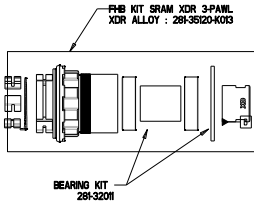

SRX-CL 24H-28H REAR HUBS

ITEM #	PART #	DESCRIPTION	QTY
1	281-31520-K001	SRC/SRX FH Body Kit HG Steel 3 Pawl	1
	281-31520-K002	SRC/SRX FH Body Kit HG Alloy 3 Pawl	1
	281-31520-K003	SRC/SRX FH Body Kit XD Steel 3 Pawl	1
	281-31520-K004	SRC/SRX FH Body Kit XD Alloy 3 Pawl	1
	281-31520-K006	SRC/SRX FH Body Kit HG IIR Alloy 3 Pawl	1
	281-31520-K007	SRC/SRX FH Body Kit MS Alloy 3 Pawl	1
	281-31520-K008	SRC/SRX FH Body Kit I MS Steel 3 Pawl	1
	281-31520-K013	SRC/SRX FH Body Kit XDR Alloy 3 Pawl	1
	281-31520-K016	SRC/SRX FH BODY Kit CAMPY N3W 3 Pawl	1
2	281-31519-K014	SRX CL Rear 12mm HG End Cap Kit	1
	281-31519-K015	SRX CL Rear 12mm XD End Cap Kit	1
	281-31519-K016	SRX CL Rear 12mm MS End Cap Kit	1
	281-31519-K020	SRX CL Rear QR HG End Cap Kit	1
	281-31519-K021	SRX CL Rear QR XD End Cap Kit	1

ITEM #	PART #	DESCRIPTION	QTY
3	281-32014	SRC/SRX Ratchet Ring Kit	1
4	281-31620	SRC/SRX Pawl /Spring Kit 3 Pawl	1
5	281-32013-K011	SRX CL Rear Axle Kit 148 Alloy	1
	281-32013-K012	SRX CL Rear Axle Kit 150/157 Alloy	1
	281-32013-K013	SRX CL Rear Axle Kit 148 Steel	1
	281-32013-K014	SRX CL Rear Axle Kit 150/157 Steel	1
	281-32013-K015	SRX CL Rear Axle Kit 135/142 Alloy	1
	281-32013-K016	SRX CL Rear Axle Kit 135/142 Steel	1
6	281-38692	SRX CL Rear Bearing 6903/63803-D2 Kit	1
7	281-32011	SRC/SRX 6902 Bearing (28x15x7) Kit	2
8	281-38402	SRC/SRX 63802 Bearing (24x15x7) Kit	3