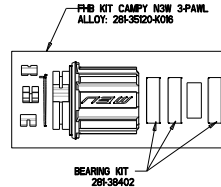

SRX-CL 24H-28H REAR HUBS

ITEM #	PART #	DESCRIPTION	QTY
1	281-31520-K001	SRC/SRX FH Body Kit HG Steel 3 Pawl	1
	281-31520-K002	SRC/SRX FH Body Kit HG Alloy 3 Pawl	1
	281-31520-K003	SRC/SRX FH Body Kit XD Steel 3 Pawl	1
	281-31520-K004	SRC/SRX FH Body Kit XD Alloy 3 Pawl	1
	281-31520-K006	SRC/SRX FH Body Kit HG IIR Alloy 3 Pawl	1
	281-31520-K007	SRC/SRX FH Body Kit MS Alloy 3 Pawl	1
	281-31520-K008	SRC/SRX FH Body Kit I MS Steel 3 Pawl	1
	281-31520-K013	SRC/SRX FH Body Kit XDR Alloy 3 Pawl	1
	281-31520-K016	SRC/SRX FH BODY Kit CAMPY N3W 3 Pawl	1
2	281-31519-K014	SRX CL Rear 12mm HG End Cap Kit	1
	281-31519-K015	SRX CL Rear 12mm XD End Cap Kit	1
	281-31519-K016	SRX CL Rear 12mm MS End Cap Kit	1
	281-31519-K020	SRX CL Rear QR HG End Cap Kit	1
	281-31519-K021	SRX CL Rear QR XD End Cap Kit	1

ITEM #	PART #	DESCRIPTION	QTY
3	281-32014	SRC/SRX Ratchet Ring Kit	1
4	281-31620	SRC/SRX Pawl /Spring Kit 3 Pawl	1
5	281-32013-K011	SRX CL Rear Axle Kit 148 Alloy	1
	281-32013-K012	SRX CL Rear Axle Kit 150/157 Alloy	1
	281-32013-K013	SRX CL Rear Axle Kit 148 Steel	1
	281-32013-K014	SRX CL Rear Axle Kit 150/157 Steel	1
	281-32013-K015	SRX CL Rear Axle Kit 135/142 Alloy	1
	281-32013-K016	SRX CL Rear Axle Kit 135/142 Steel	1
6	281-38692	SRX CL Rear Bearing 6903/63803-D2 Kit	1
7	281-32011	SRC/SRX 6902 Bearing (28x15x7) Kit	2
8	281-38402	SRC/SRX 63802 Bearing (24x15x7) Kit	3