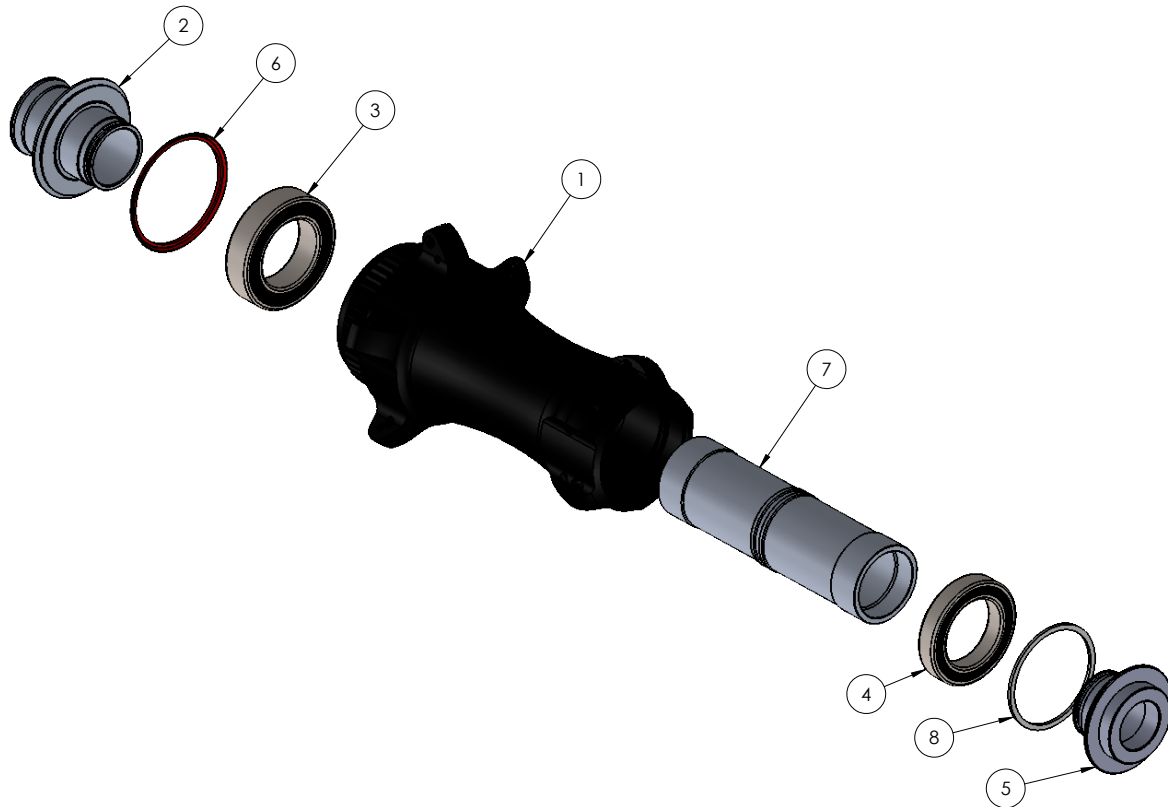

I9 DB CL 12MM FRONT 20H

ITEM #	PART #	DESCRIPTION	QTY
1		Hub Shell	1
2	21868	END CAP, I9 DB FRT TA 12x100	1
3	20185	BEARING, MR17287	1
4	20167	BEARING, ENDURO 61803 ABEC 5	1
5	N/A	See Item 2	
6	N/A		
7	21784	AXLE, I9 DB FRONT 12/15/100	1
8	N/A		

WARNING: The information contained herein is proprietary and confidential to Reynolds Cycling and Reynolds Cycling affiliates. This document is not intended for public distribution or disclosure. This document may be referenced and reproduced for and by Reynolds Cycling and Reynolds Cycling affiliates only.