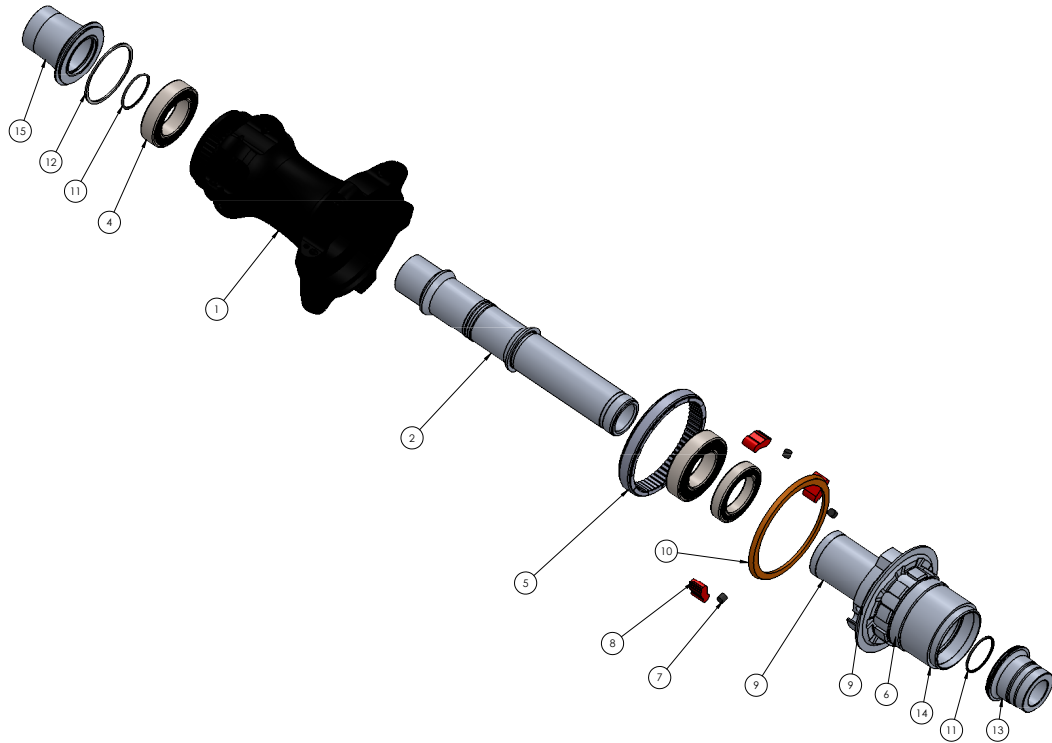

I9 DB CL 14212 XDR 24H

ITEM #	PART #	DESCRIPTION	QTY
1	N/A	Hub Shell	
2	21791	AXLE, i9 DB REAR CL 15/12/135	1
3	20168	BEARING, ENDURO 61903 ABEC 5	1
4	20185	BEARING, MR17287	1
5	21771	RATCHET RING i9	1
6	20167	BEARING, ENDURO 61803 ABEC 5	1
7	21847	HUB, i9 ROAD 3 PAWL SPRING KIT	1
8	N/A	Pawl	
9	21793	SPACER, i9 REAR AXLE	1
10	N/A	Seal Ring	
11	N/A	o-ring	
12	N/A	teflon seal	
13	21871	END CAP, i9 DB REAR TA 12x142	1
14	21857	FREEHUB, i9 RB/DB XDR 11/12SPD	1
15	N/A	See 13	

ITEM #	PART #	DESCRIPTION	QTY
1	21856	FREEHUB, i9 RB/DB SHIM 10/11SP	1
	21857	FREEHUB, i9 RB/DB XDR 11/12SPD	1
	21858	FREEHUB, i9 RB/DB CAMPY 11 SPD	1
	423-39272	FREEHUB, i9 CAMPY N3W TORCH 13SPD W/DS E	1
2	N/A	SEAL RING	
3	20167	BEARING, ENDURO 61803 ABEC 5	2
4	21793	SPACER, i9 REAR AXLE	1
5	N/A	PAWL	
6	21847	HUB, i9 ROAD 3 PAWL SPRING KIT	1